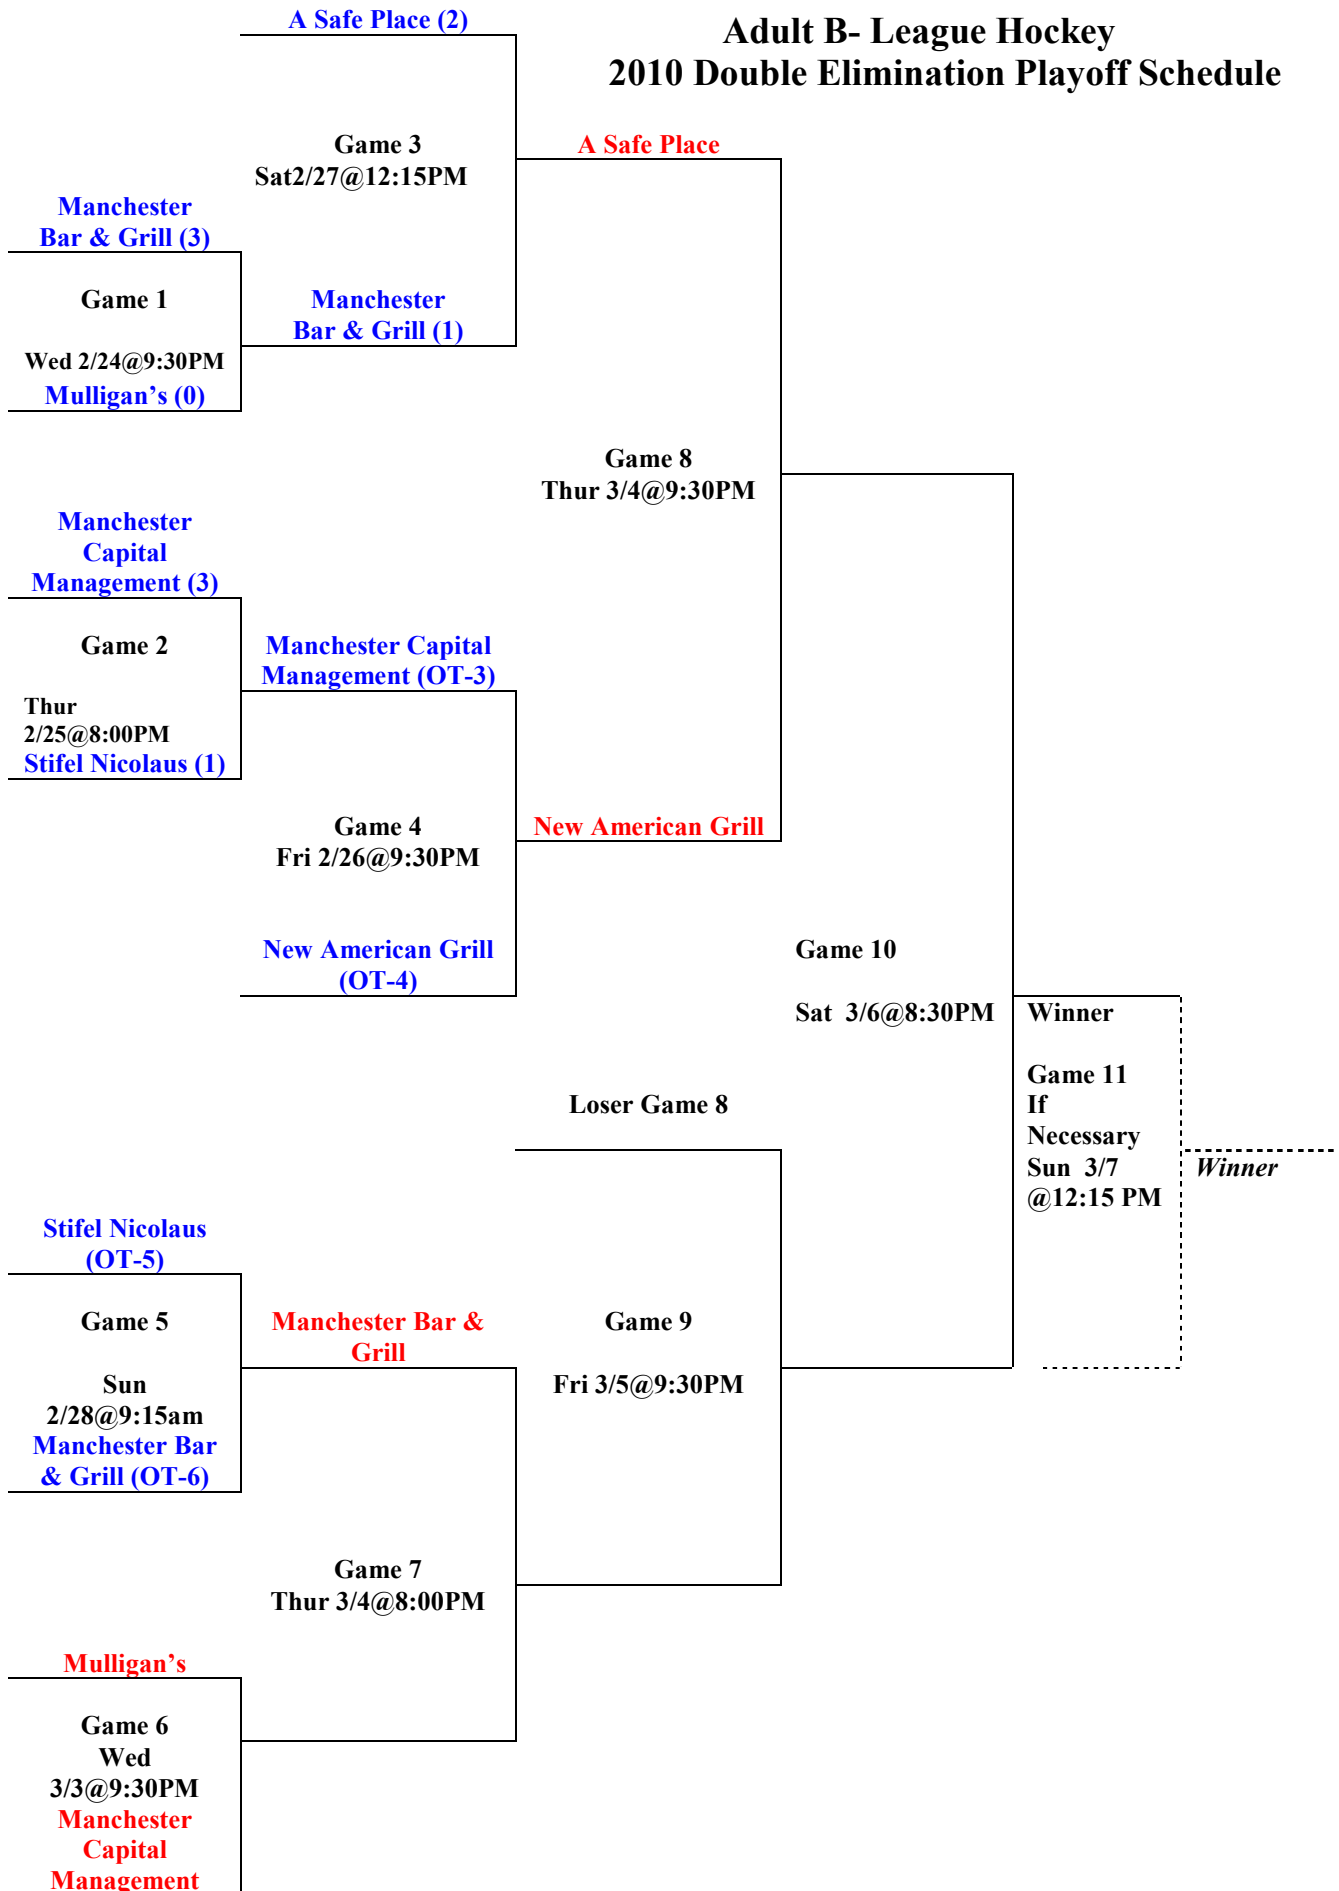

Adult B- League Hockey 2010 Double Elimination Playoff Schedule

NOTE: Updated February 28, 2010